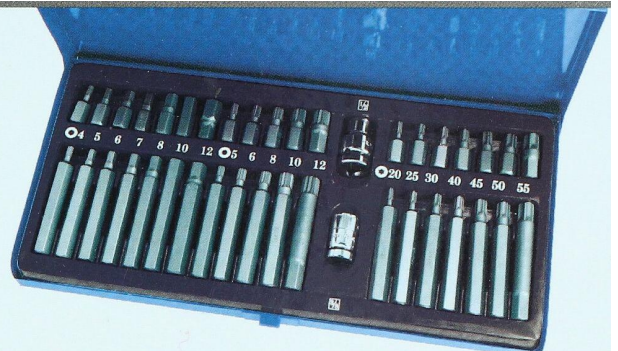

Link do produktu: <https://www.ck.com.pl/zestaw-bitow-hex-spline-40szt-p-1436.html>

Zestaw bitów HEX SPLINE 40szt.

Cena brutto	156,00 zł
Cena netto	126,83 zł
Czas wysyłki	4 dni
Numer katalogowy	NE00190
Kod producenta	NE00190
Producent	ENERGY

Opis produktu

40 PCS 3/8" & 1/2" DRIVE HEX, SPLINE & STAR BIT SET

-  HEX BITS - 30MM & 75MM LONG: 4, 5, 6, 7, 8, 10, 12MM
 -  SPLINE BITS - 30MM & 75MM LONG: M5, M6, M8, M10, M12
 -  STAR BITS - 30MM & 75MM LONG: T20, T25, T30, T40, T45, T50, T55
- 3/8" Drive bit ADAPTOR 1/2" Drive bit ADAPTOR